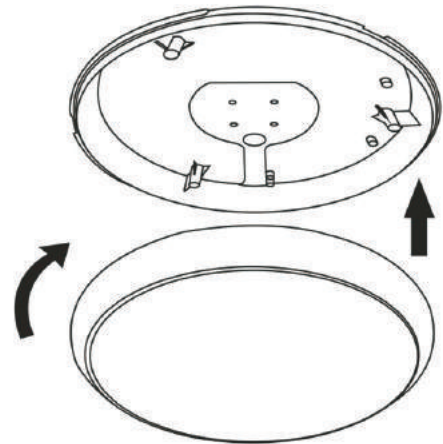

# 4. Installation

(need to be installed by professional people)

**Step1** Strip down the housing and the PCB panel

**Step2** Drill the screw hole and link power

**Step3** Install the setscrew and fix the base plate on the ceiling

**Step4** Recover the PCB panel and the housing

# 5. Product Details

Diameter: 325mm

Thickness: 100mm

Aging Test

Stress Test