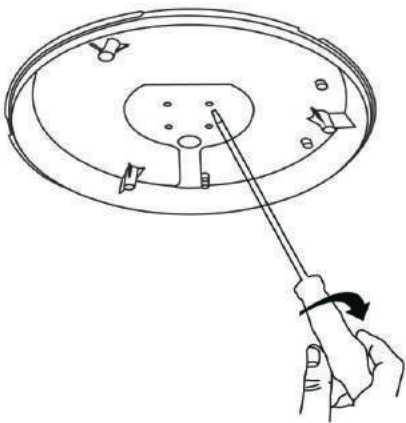

# 4. Installation

(need to be installed by professional people)

**Step1** Strip down the housing and the PCB panel

**Step2** Drill the screw hole and link power

**Step3** Install the setscrew and fix the base plate on the ceiling

**Step4** Recover the PCB panel and the housing

# 5. Product Details

Diameter: 325mm

Thickness: 100mm

Aging Test

Stress Test