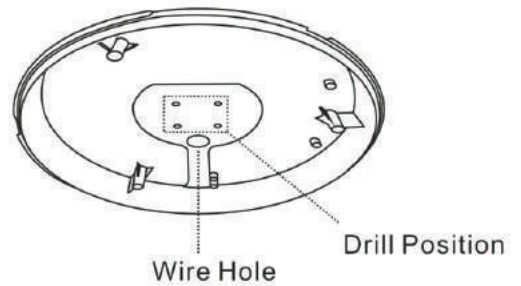

# 4. Installation

(need to be installed by professional people)

**Step1** Strip down the housing and the PCB panel

**Step2** Drill the screw hole and link power

**Step3** Install the setscrew and fix the base plate on the ceiling

# 5. Product Details

Diameter: 325mm

Thickness: 100mm

Aging Test

Stress Test