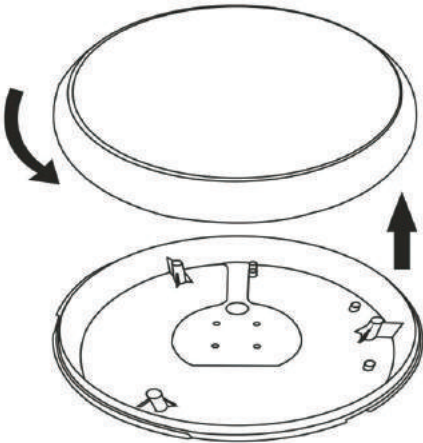

4. Installation

(need to be installed by professional people)

Step1 Strip down the housing and the PCB panel